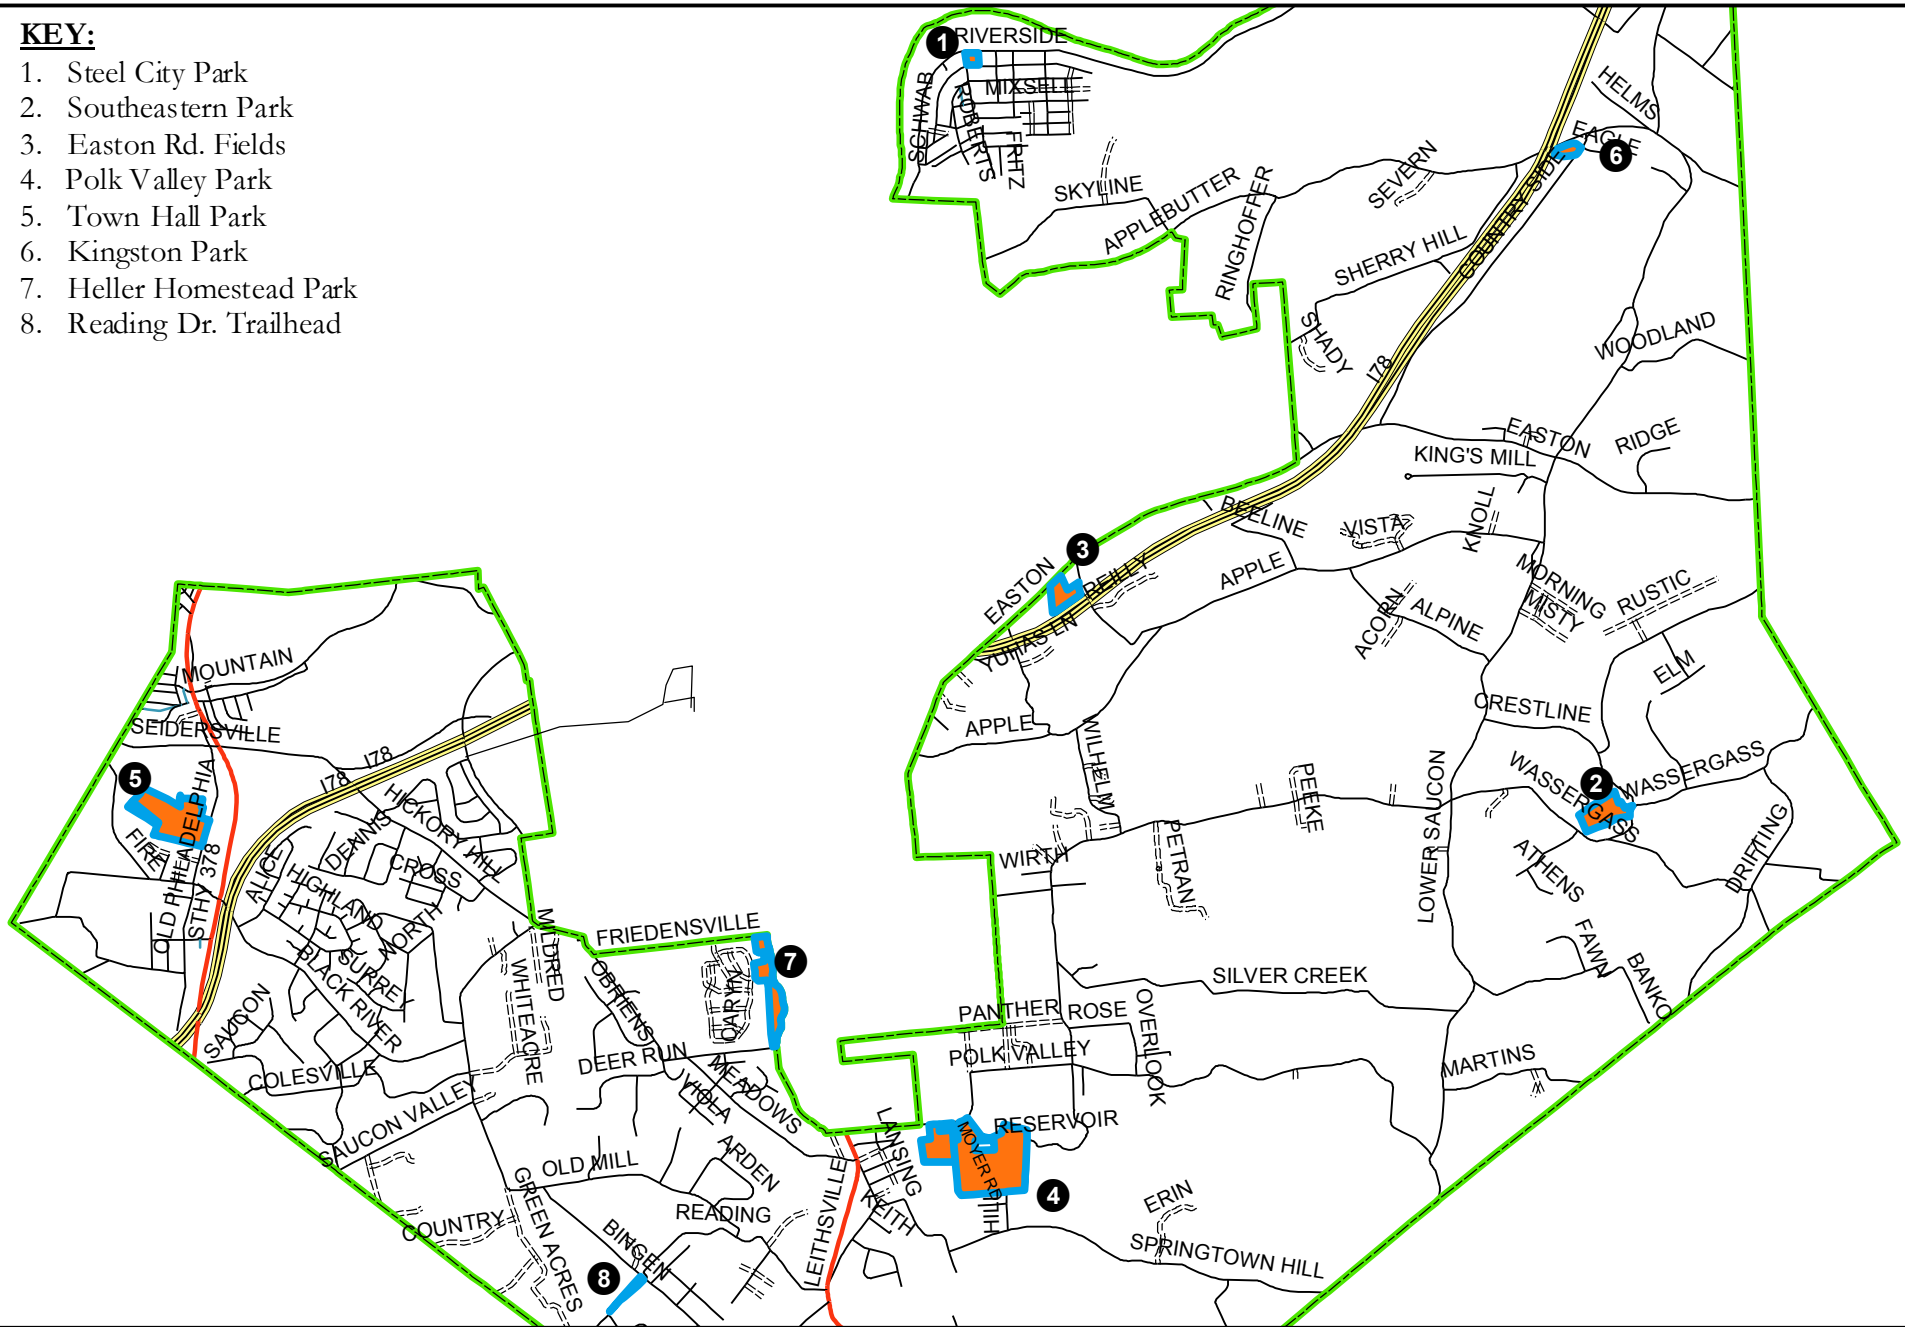

**KEY:**

1. Steel City Park
2. Southeastern Park
3. Easton Rd. Fields
4. Polk Valley Park
5. Town Hall Park
6. Kingston Park
7. Heller Homestead Park
8. Reading Dr. Trailhead

# MAP OF TOWNSHIP PARKS LOWER SAUCON TOWNSHIP