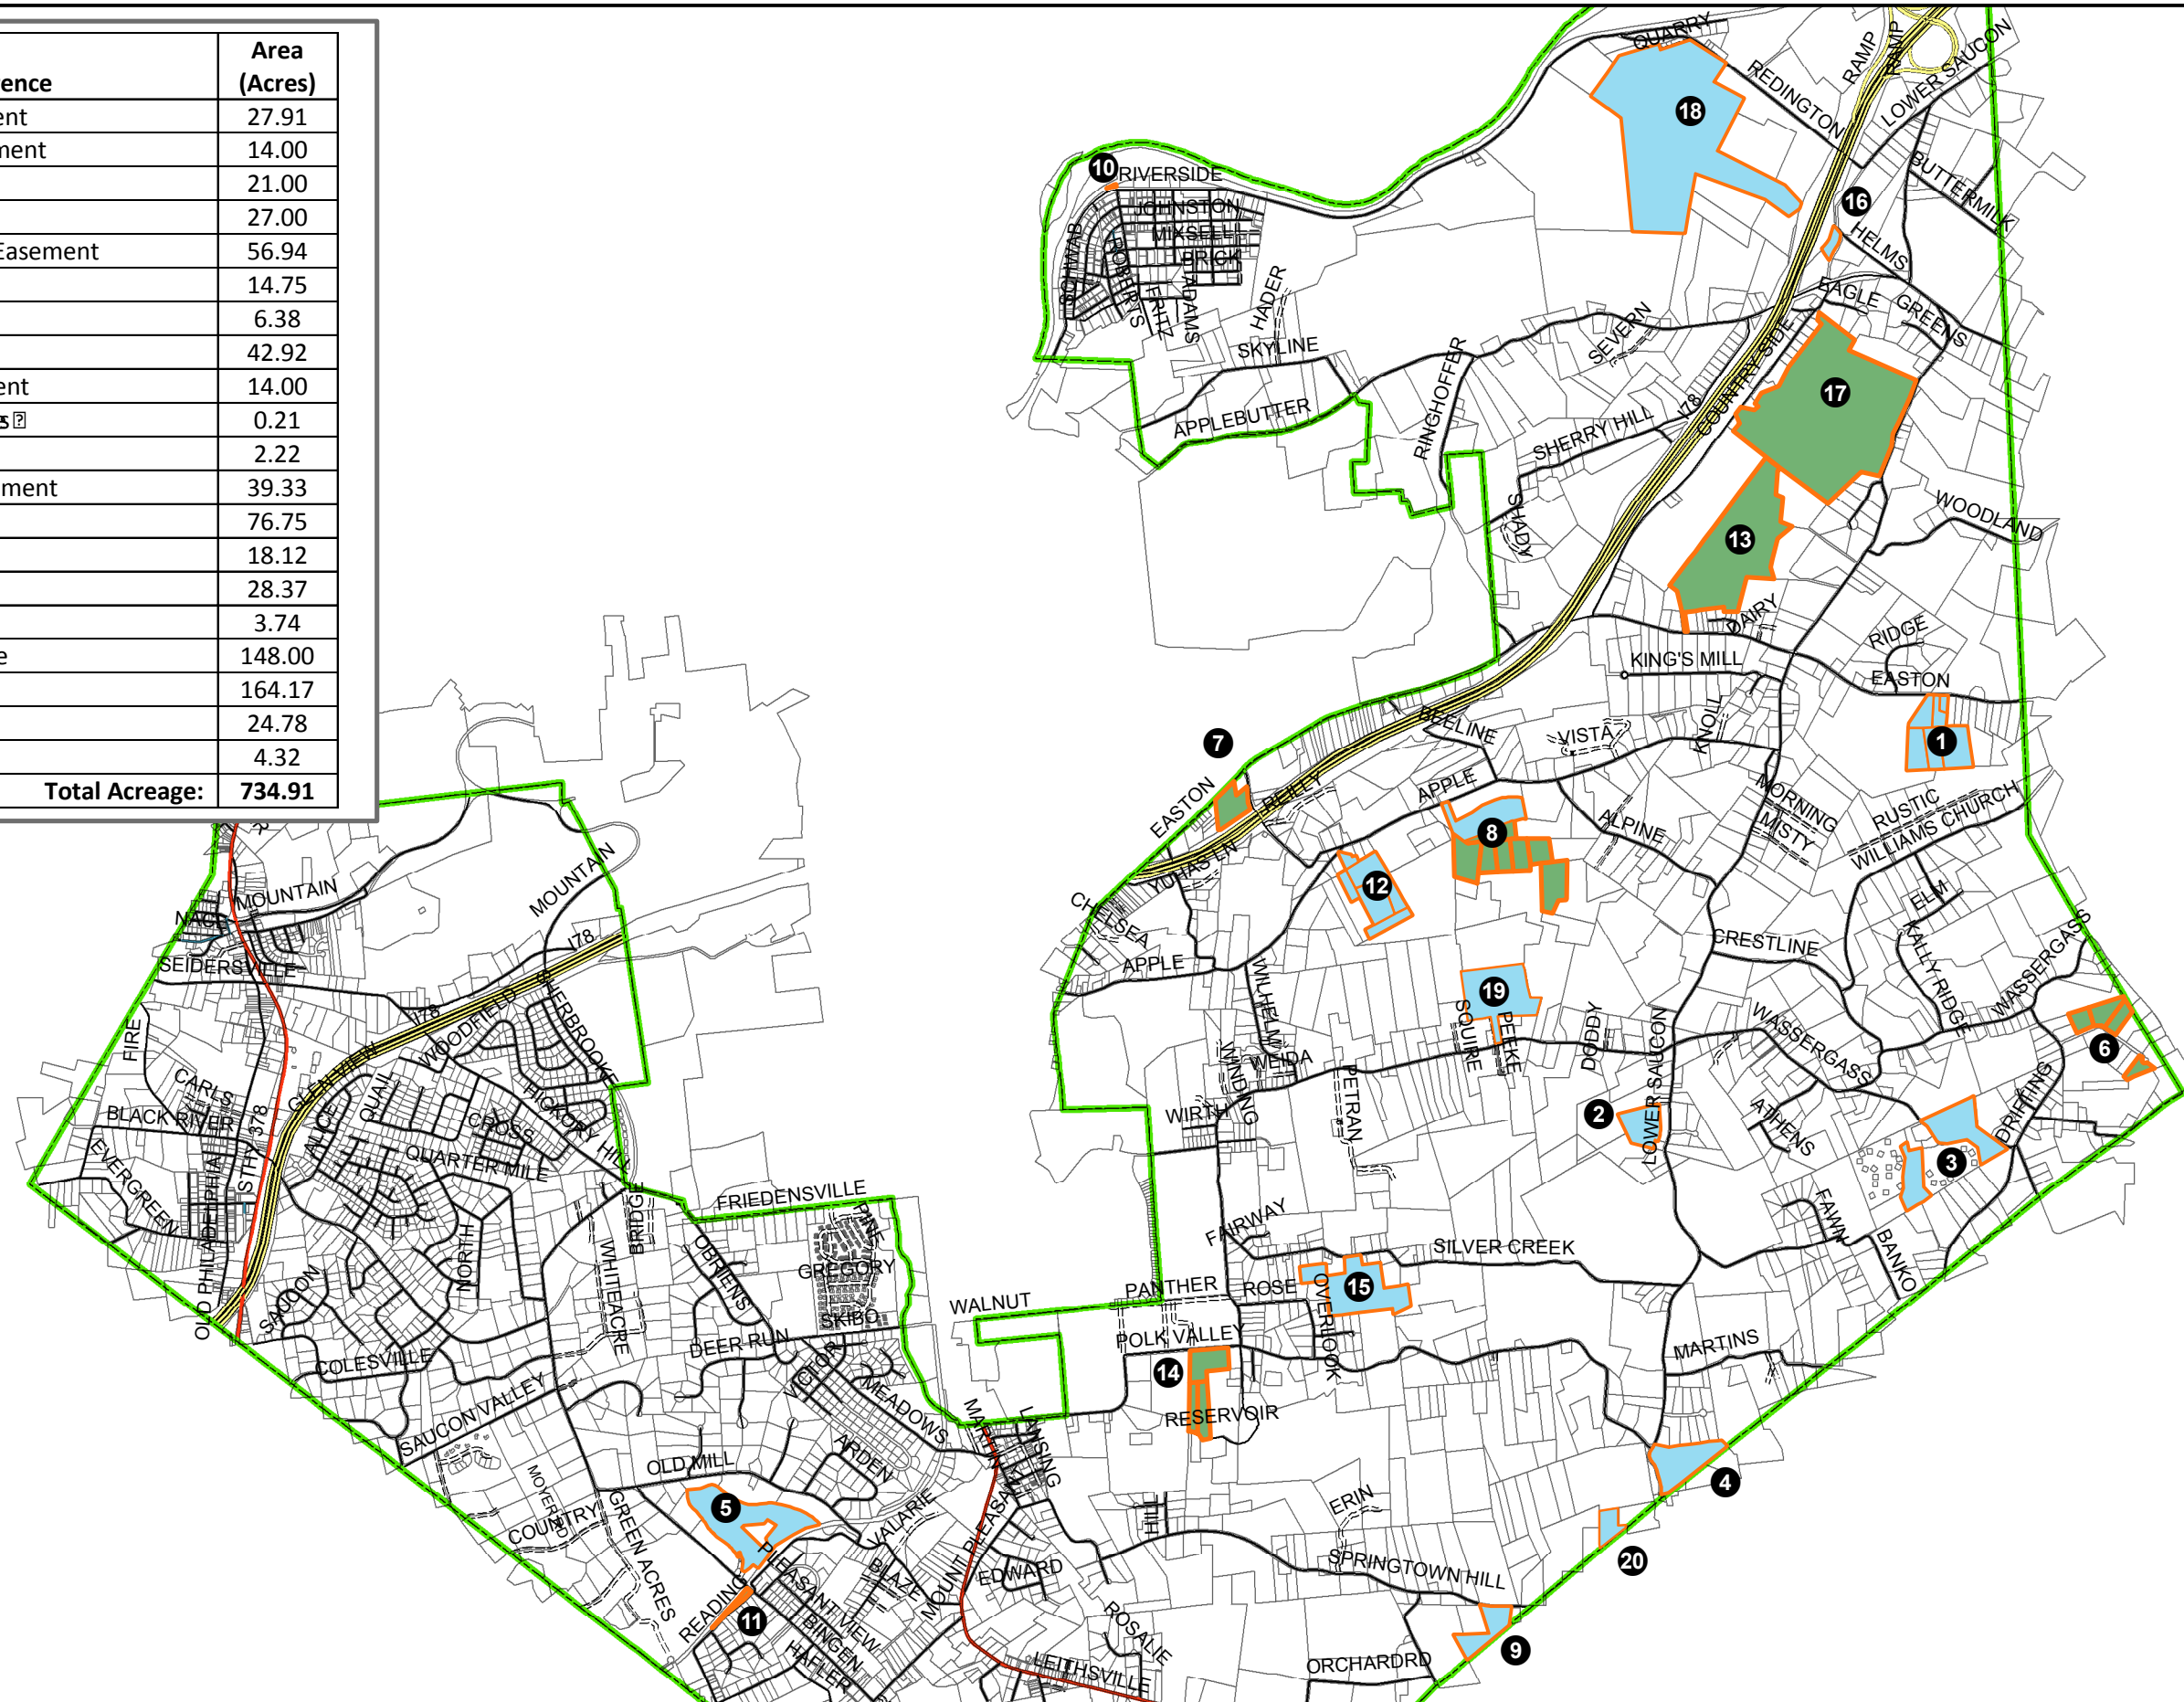

| Map # | Name – Common Reference | Area (Acres) |
|-----------------------|---------------------------------|---------------|
| 1. | Yerger Property Easement | 27.91 |
| 2. | Hidden Meadows Easement | 14.00 |
| 3. | Long Ridge Easement | 21.00 |
| 4. | Siefert-Ray Easement | 27.00 |
| 5. | Dyer, Bracalent, Noble Easement | 56.94 |
| 6. | Clover View | 14.75 |
| 7. | Easton Road Fields | 6.38 |
| 8. | Apple Street – Dravec | 42.92 |
| 9. | Mease Property Easement | 14.00 |
| 10. | Riverside Drive Properties | 0.21 |
| 11. | Reading Drive – Timko | 2.22 |
| 12. | Whitetail Bowman Easement | 39.33 |
| 13. | Benner / Whitmore | 76.75 |
| 14. | Townsend / Savitske | 18.12 |
| 15. | Martinez Easement | 28.37 |
| 16. | Elysium Easement | 3.74 |
| 17. | Woodland Hills Preserve | 148.00 |
| 18. | Petrie Easement | 164.17 |
| 19. | Marson Easement | 24.78 |
| 20. | Reimann Easement | 4.32 |
| Total Acreage: | | 734.91 |

Legend

- Conservation Easement
- Preserved Properties
- Parcel

TOWNSHIP OPEN SPACE MAP LOWER SAUCON TOWNSHIP