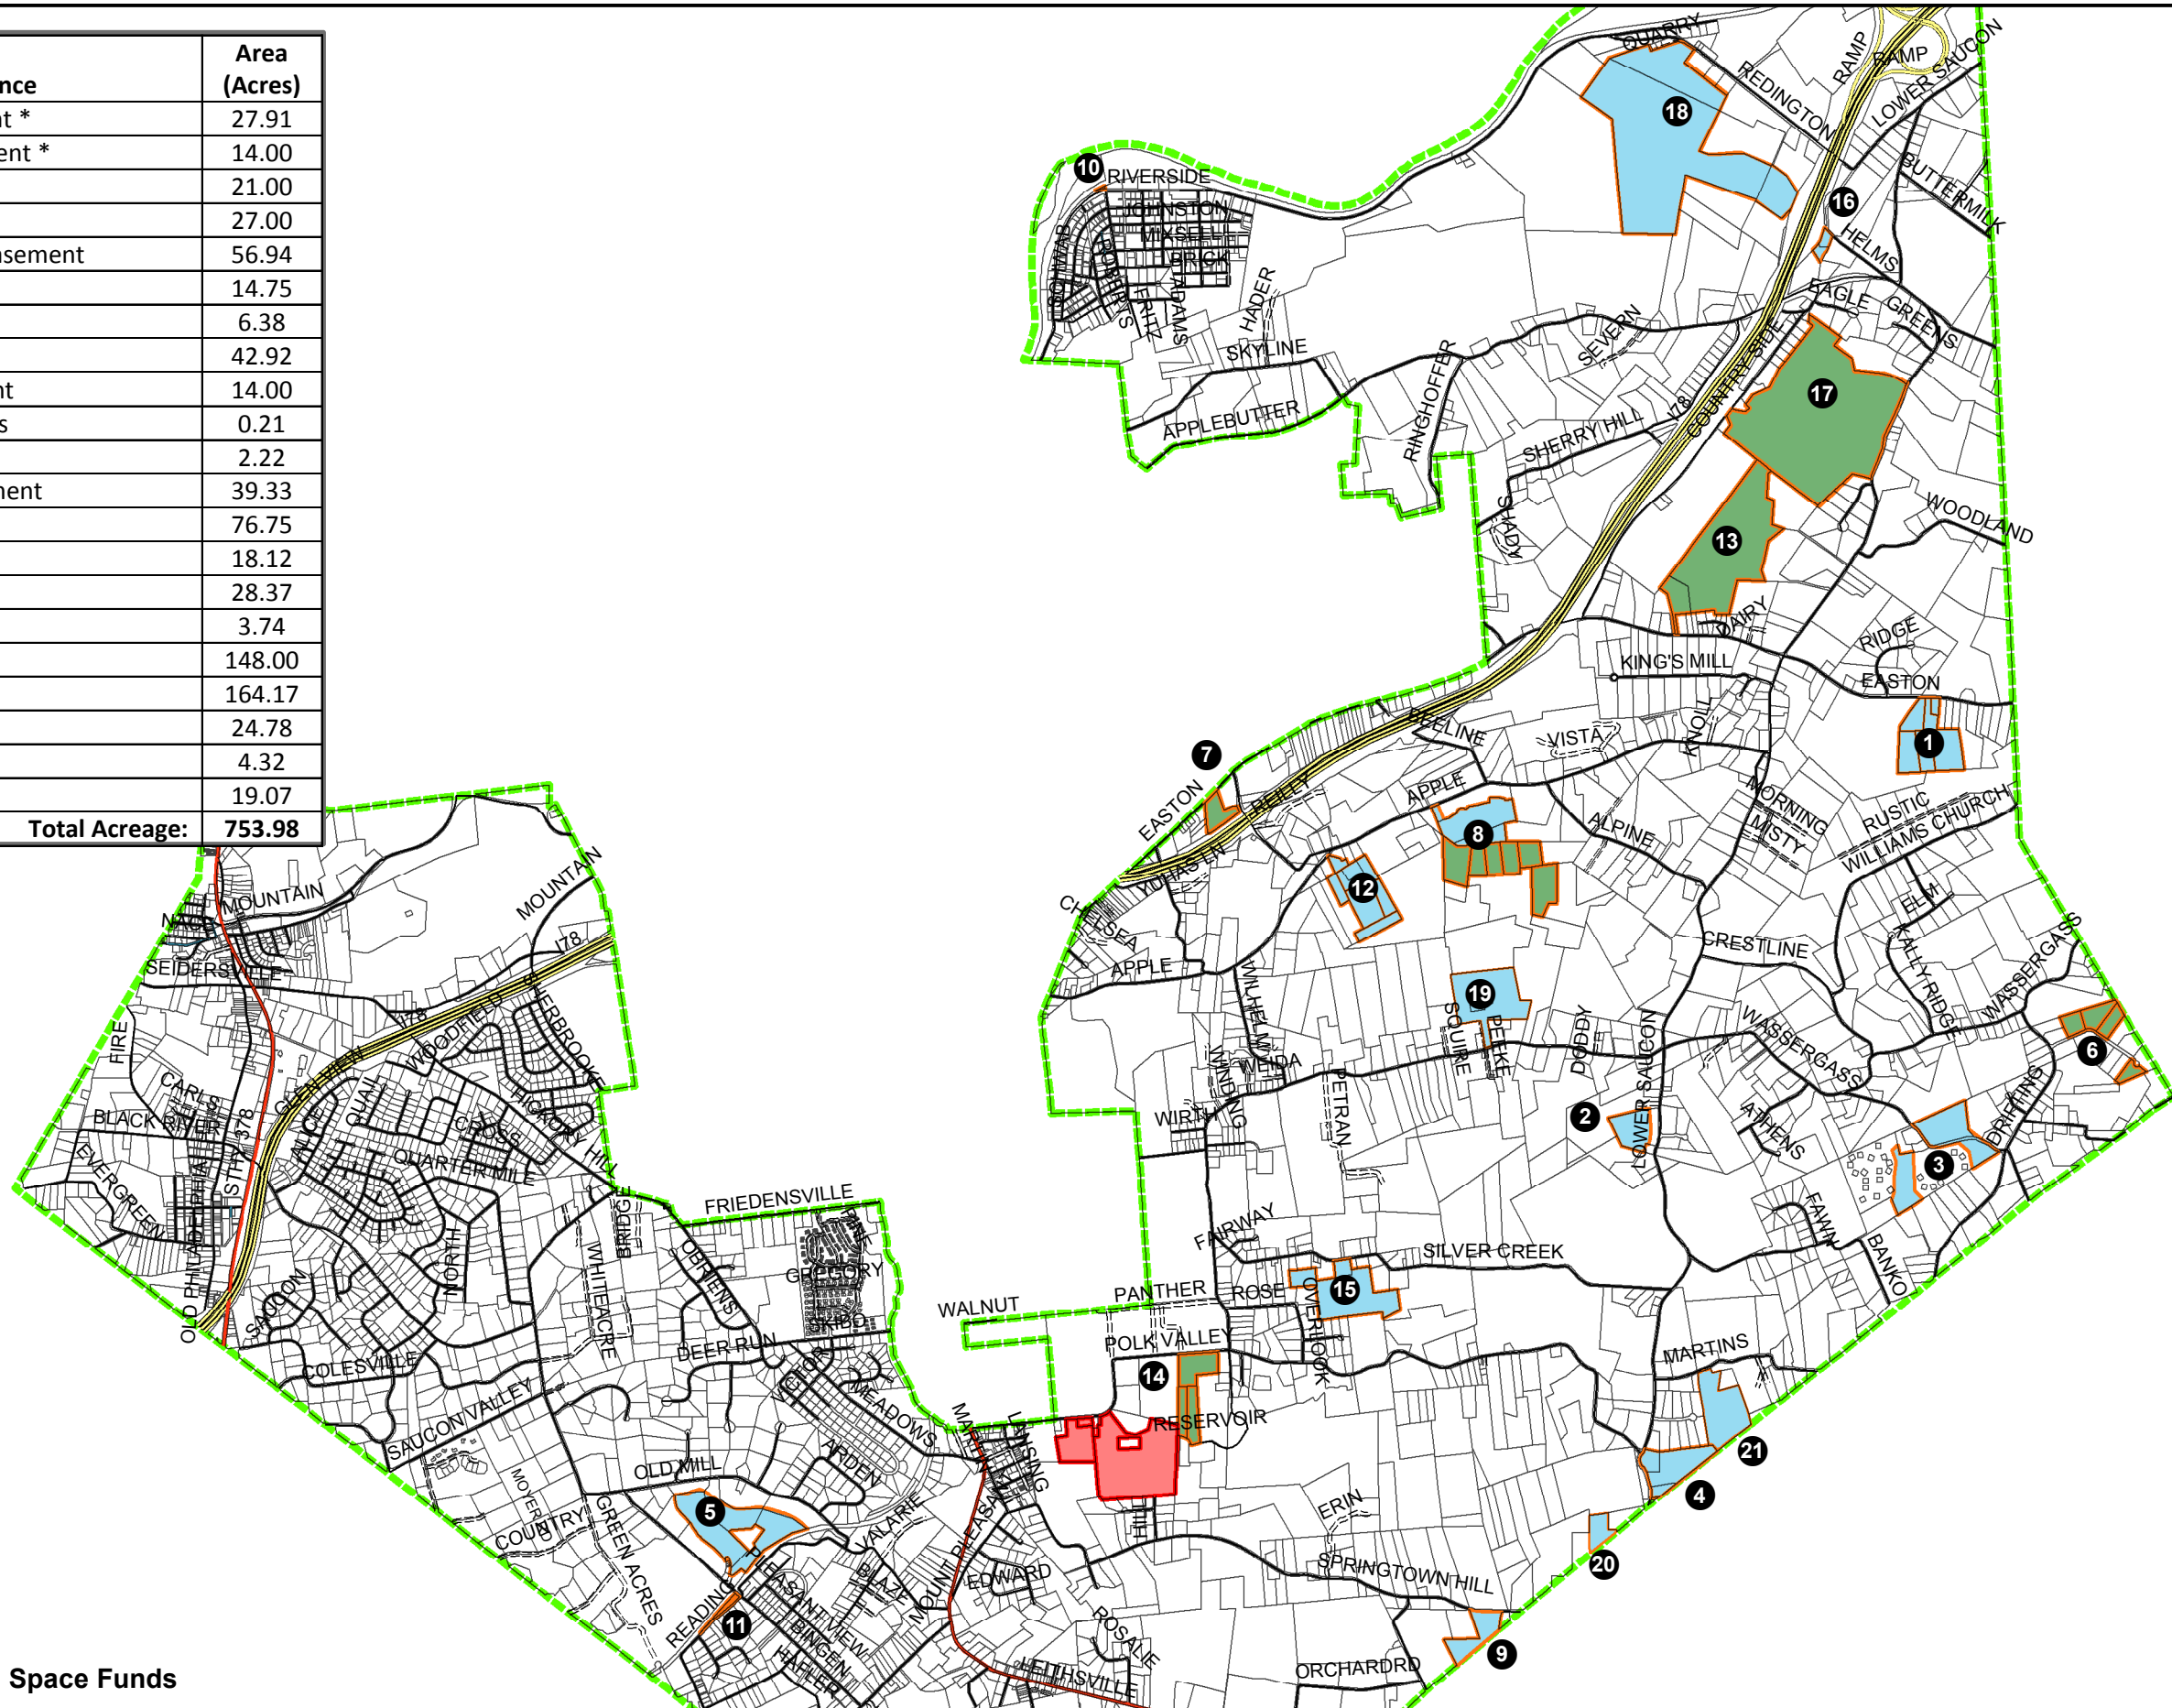

Map #	Name – Common Reference	Area (Acres)
1.	Yerger Property Easement *	27.91
2.	Hidden Meadows Easement *	14.00
3.	Long Ridge Easement *	21.00
4.	Siefert-Ray Easement *	27.00
5.	Dyer, Bracalent, Noble Easement	56.94
6.	Clover View	14.75
7.	Easton Road Fields	6.38
8.	Apple Street – Dravec	42.92
9.	Mease Property Easement	14.00
10.	Riverside Drive Properties	0.21
11.	Reading Drive – Timko	2.22
12.	Whitetail Bowman Easement	39.33
13.	Benner / Whitmore	76.75
14.	Townsend / Savitske	18.12
15.	Martin Easement	28.37
16.	Elysium Easement *	3.74
17.	Woodland Hills Preserve	148.00
18.	Petrie Easement	164.17
19.	Marson Easement	24.78
20.	Reimann Easement	4.32
21.	Seifert Easement	19.07
Total Acreage:		753.98

Legend

- Parcel
- Parcels
- Polk Valley Park **
- Conservation Easement
- Preserved Properties

* Donated properties
 ** 35% funded by Open Space Funds

TOWNSHIP OPEN SPACE MAP LOWER SAUCON TOWNSHIP